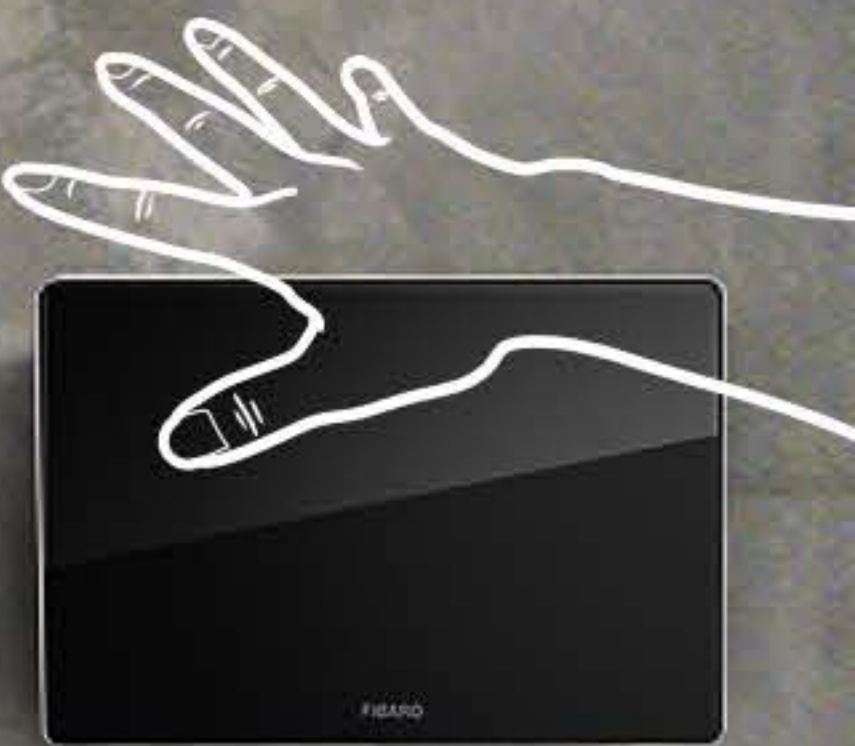

More than precision

FIBARO SWIPE is equipped with the most precise 3D motion detecting sensor of its kind, which ensures flawless recognition of the performed gestures. This new, innovative way of controlling home automation devices is not only spectacular, but above all, intuitive and user friendly.

It matches any interior

SWIPE easily adapts to the décor of any room. You can put it in the living room, kitchen, bedroom or in the office – it doesn't have to be a typical household device.

Put in on display...

You can put it on the dresser with your favorite family photos or hang it on the wall, among other photographs. It not only looks beautiful, but also reacts to your gestures.

... or hide it!

SWIPE doesn't have to be used as a decoration. You can hide the device under a kitchen counter, coffee table or desk. SWIPE is magical, so it reacts even through those surfaces! Swipe your hand over it - that's enough to turn on lights or radio.

Good morning! Time to get up!

Even Monday morning can be made pleasant. You can prepare fresh coffee and a hot bath using FIBARO SWIPE, straight from your bed. Reach out a hand and swipe to the left to prepare favorite coffee. Move your hand to the right and the bathtub will be filled with hot water. That is the beginning of a beautiful day, don't you think?