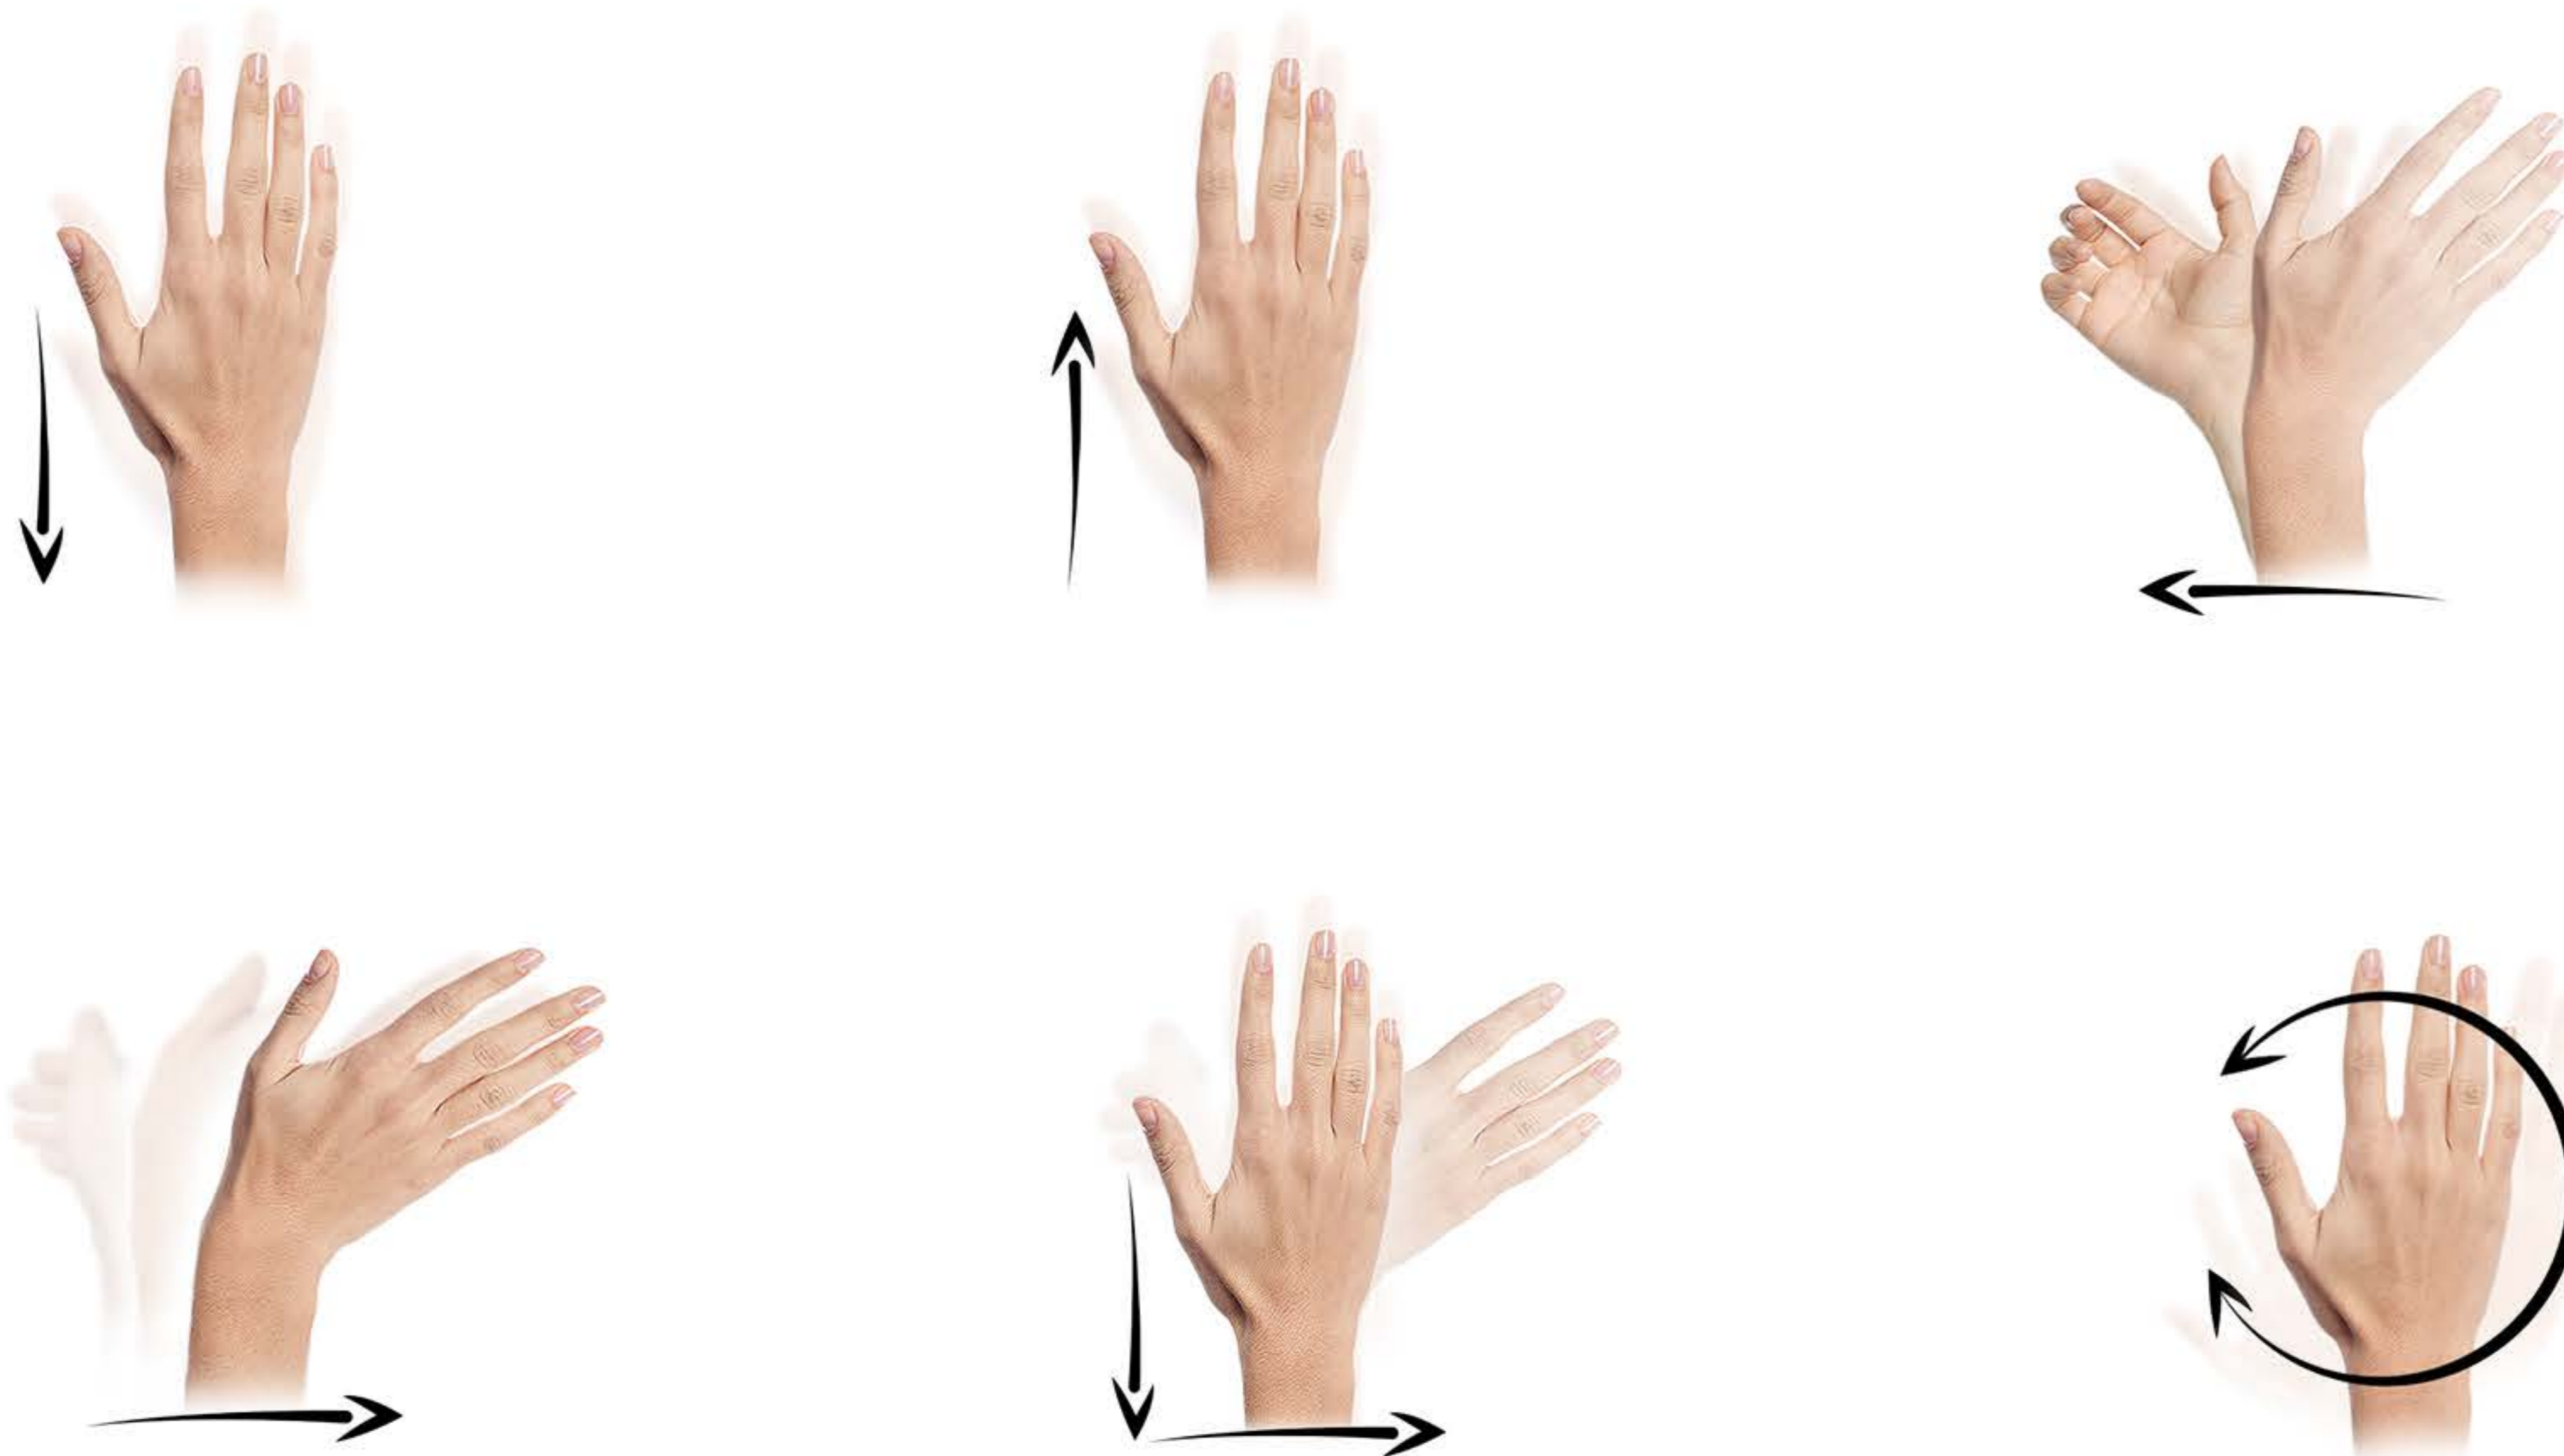

So why not use gestures to communicate with our smart home?

With the intuitive nature of gestures in mind, we designed SWIPE - an exceptionally simple and beautiful device.

Swipe gives you the power to control your Smart Home... with natural movements of your hands. It's not only a uniquely designed photo frame, but also an intuitive controller, which activates all scenes without the need to touch anything.

In this magical way, your life becomes even more convenient.

Now it's your move

It's really easy. Raise your hand and swipe it down to turn off the lights. Move your hand up for the color LED lights to turn on and light up the room. Swipe to the right if you want to turn the TV and other electronics off. What is your next move?

Discover the power of gestures

With the wave of your hand you can change the color of the LED strips.
You can also control the heating and air conditioning temperature settings.
Other gestures are only a matter of your imagination. The intelligent SWIPE detects not only simple moves, but combinations of moves as well. The high resolution sensor interprets the most complex commands. You will be surprised by the power of your hands.

More than precision

FIBARO SWIPE is equipped with the most precise 3D motion detecting sensor of its kind, which ensures flawless recognition of the performed gestures. This new, innovative way of controlling home automation devices is not only spectacular, but above all, intuitive and user friendly.