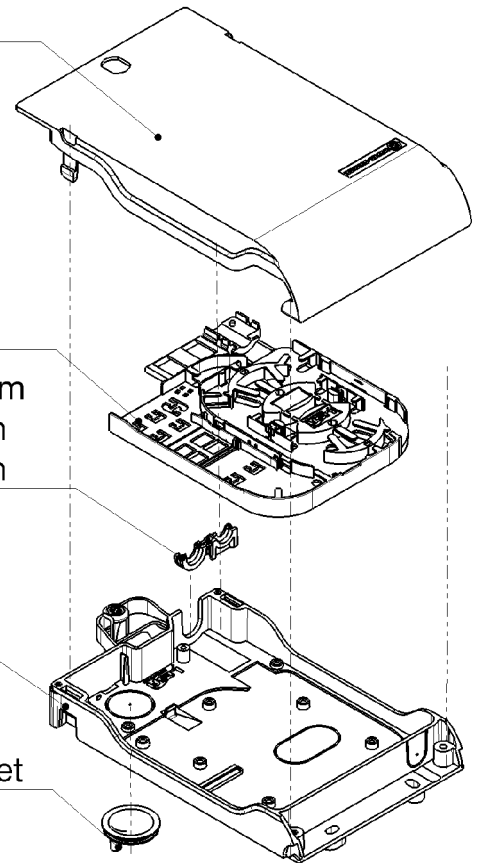

Assembly Instruction · Montageanweisung OptiBox 4

Delivery content • Lieferumfang

84076036 OTB4-0LO-0T-0C-INLAY-FIT

1x cover OptiBox 4

1x inlay OptiBox 4/4i

3x cable grommet 9-12mm

3x cable grommet 6-8mm

3x cable grommet 3-5mm

1x base OptiBox 4

1x trumpet cable grommet

Delivery content • Lieferumfang

84078418 OTB4-0LO-0T-0C-INLAY-FIT,

1x key lock

1x cover OptiBox 4

1x inlay OptiBox 4/4i

3x cable grommet 9-12mm

3x cable grommet 6-8mm

3x cable grommet 3-5mm

1x base OptiBox 4

1x trumpet cable grommet

Release cover • Deckel öffnen

Close cover • Deckel schliessen

Assembly Instruction · Montageanweisung OptiBox 4

Inlay fitting • Inlay Montage

Wall mounting • Wandmontage

washer
screw max. \varnothing 5mm

- i screws and washer are not included in delivery content
- i Schrauben und Unterlagsscheiben sind nicht im Lieferumfang enthalten.

Assembling adapters internally • interne Montage der Adapter